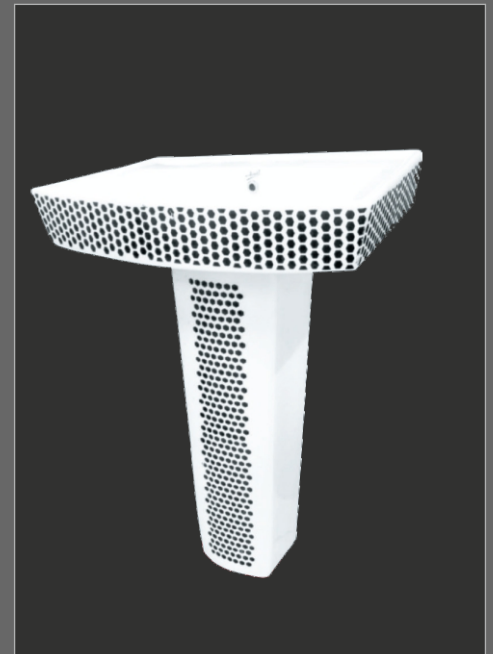

(Top Flush/Side Flush)

- Pan • Cistern • Seat
- Mechanism • Basin & Pedestal

TOILET SET 4 PIECE

(Top Flush/Side Flush)

- Pan • Cistern • Seat
- Mechanism

BASIN PEDESTAL 2PC

- Basin & Pedestal

BATH TUB

- Bath Tub Fibre Glass
- 1700mm X 700mm

BASIC RANGE

TOILET SET 7 PIECE

(Top Flush/Side Flush)

- Pan • Cistern • Seat • Mechanism • Basin & Pedestal • Ice Mint
- Bath Tub Fibre Glass 1700mm X 700mm

LOW LEVEL

- Pan

PLATSTIC CISTERN

(Side Flush)

BASIC RANGE

BANTAM BASIN

**CERAMIC
LOW LEVEL CISTERN**

FLAT BACK URINAL

LARGE URINAL

PREMIUM RANGE BASIN-PEDESTAL

STERLING - MIN & BIG

SOFIA

SUPREME

STARGOLD

POLO

PREMIUM RANGE DOLPHIN SET

ZAJF
ENTERPRISES