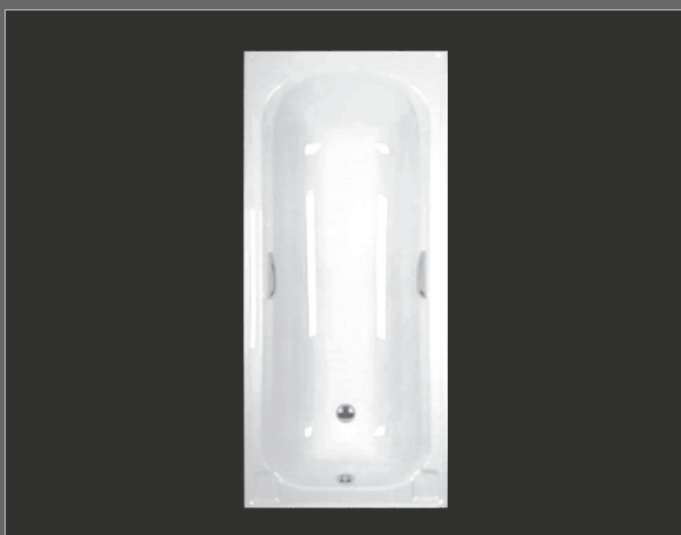

(Top Flush/Side Flush)

- Pan • Cistern • Seat
- Mechanism • Basin & Pedestal

TOILET SET 4 PIECE

(Top Flush/Side Flush)

- Pan • Cistern • Seat
- Mechanism

BASIN PEDESTAL 2PC

- Basin & Pedestal

BATH TUB

- Bath Tub Fibre Glass
- 1700mm X 700mm

BASIC RANGE

TOILET SET 7 PIECE

(Top Flush/Side Flush)

- Pan • Cistern • Seat • Mechanism • Basin & Pedestal • Ice Mint
- Bath Tub Fibre Glass 1700mm X 700mm

LOW LEVEL

- Pan

PLATSTIC CISTERN

(Side Flush)

BASIC RANGE

BANTAM BASIN

**CERAMIC
LOW LEVEL CISTERN**

FLAT BACK URINAL

LARGE URINAL