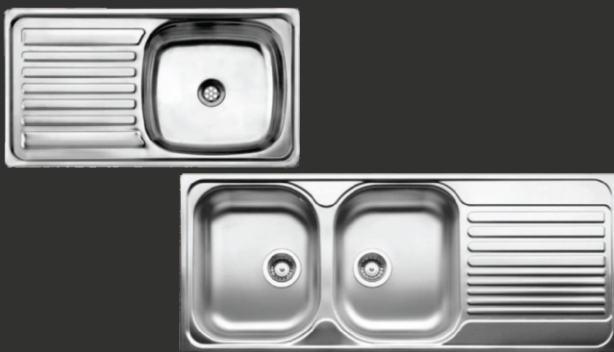

KITECHEN - SINGLE / DOUBLE